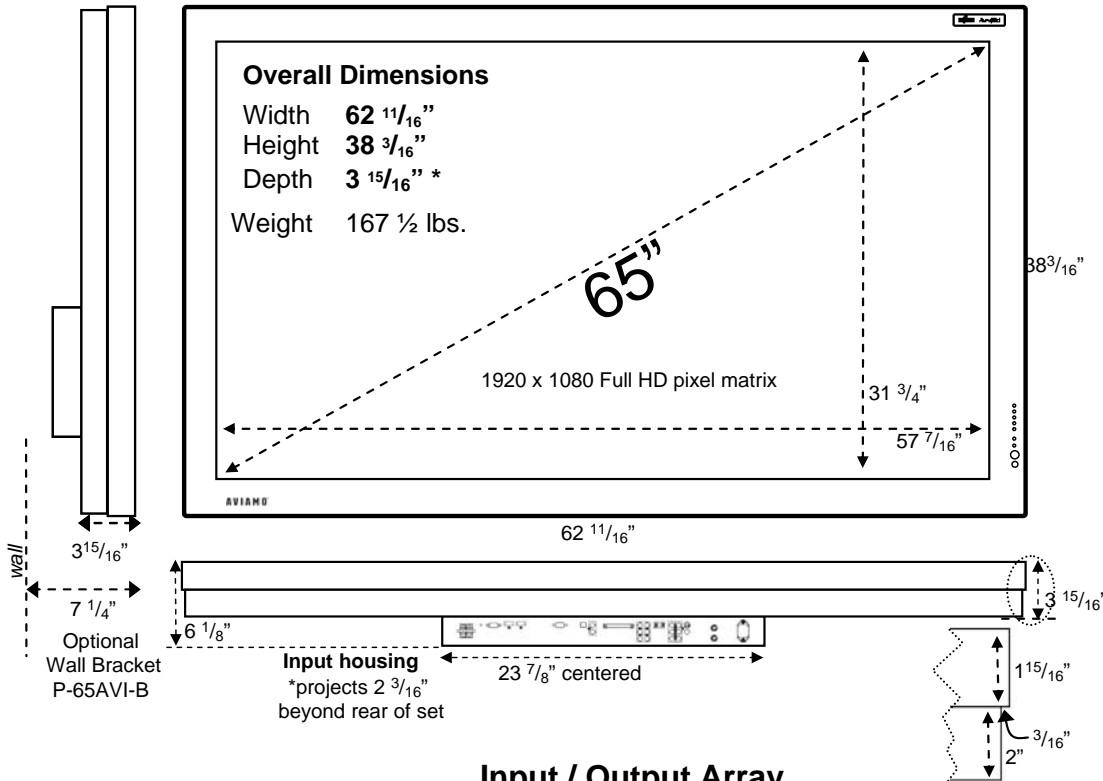

### 65 inch Full HDTV display

#### Dimensions - external