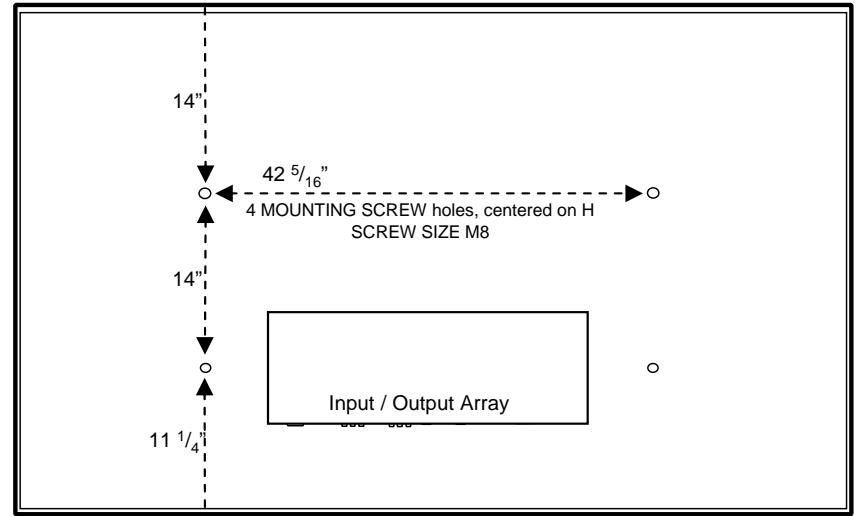

### 65 inch Full HDTV display

#### Dimensions - external