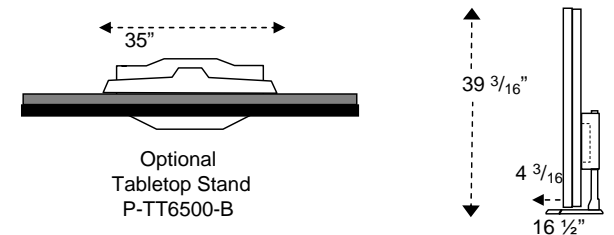

### 65 inch Full HDTV display

#### Dimensions - external