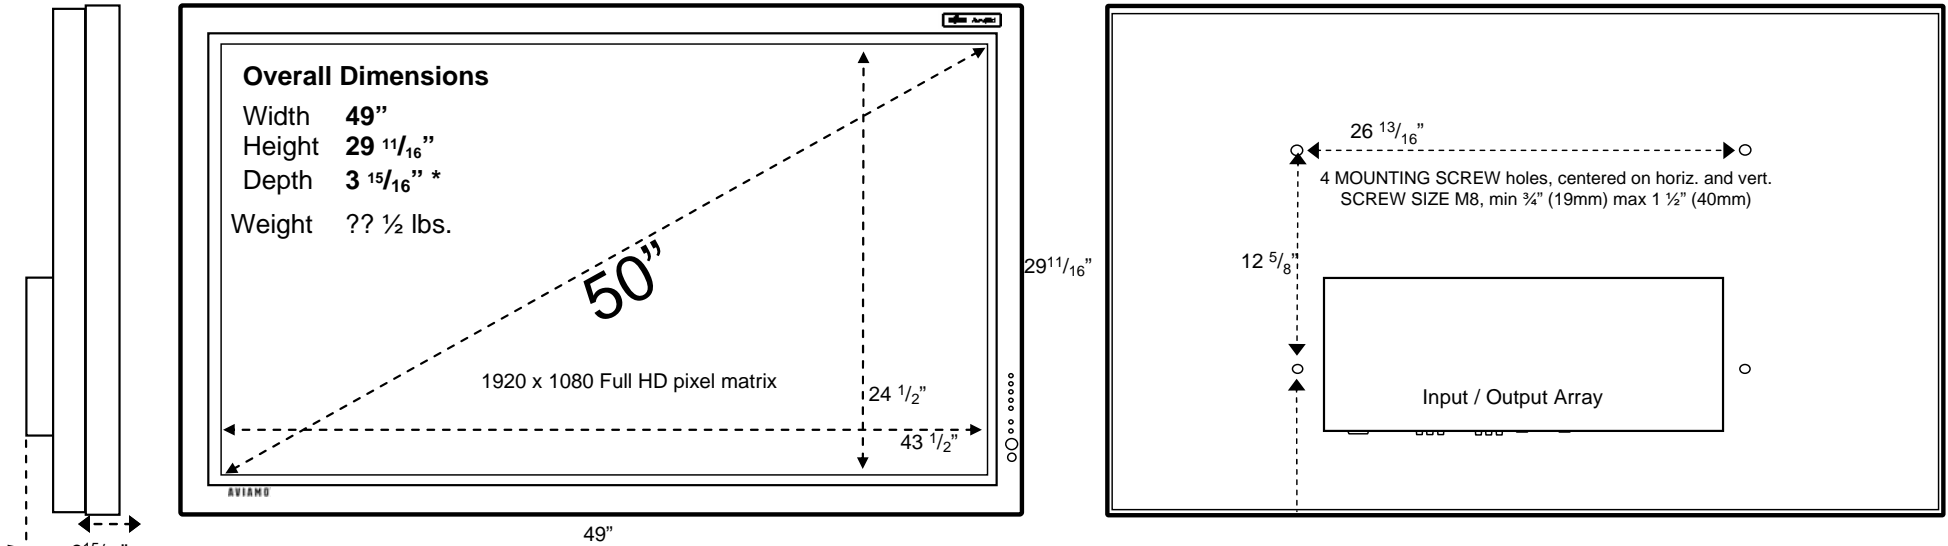

### 50 inch Full HDTV display

#### Dimensions - external

#### Input / Output Array

Remote Control  
 6 3/4 x 2 x 1

Use this for general information when deciding the location and placement of this product. The dimensions are approximate. When creating a custom-built environment for the product, measure the specific unit first, then finish carpentry. When recessing the unit in a wall cavity, allow 4" ventilation space above top exhaust vents, as well as to the left and right of side exhaust vents, air intake vents on bottom. Allow 2" space immediately behind unit. See separate "Installation Conditions" manual. Not responsible for typographical or graphic errors. These descriptions, measurements and drawings are subject to change without notice. © 2007 Fujitsu General America Inc.