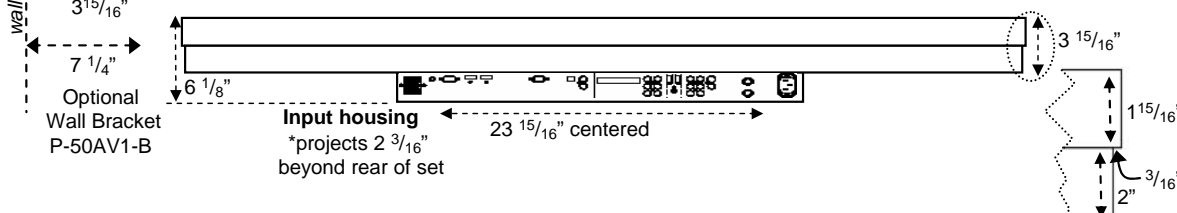

### 50 inch Full HDTV display

#### Dimensions - external

#### Input / Output Array

Remote Control  
 6 3/4 x 2 x 1

Use this for general information when deciding the location and placement of this product. The dimensions are approximate. When creating a custom-built environment for the product, measure the specific unit first, then finish carpentry. When recessing the unit in a wall cavity, allow 4" ventilation space above top exhaust vents, as well as to the left and right of side exhaust vents, air intake vents on bottom. Allow 2" space immediately behind unit. See separate "Installation Conditions" manual. Not responsible for typographical or graphic errors. These descriptions, measurements and drawings are subject to change without notice. © 2007 Fujitsu General America Inc.