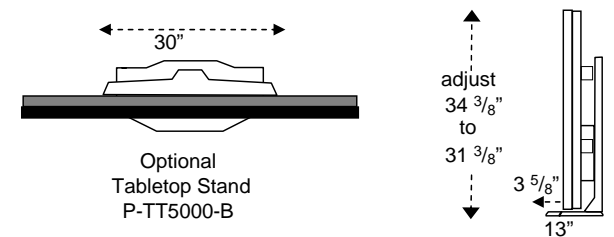

### 50 inch Full HDTV display

#### Dimensions - external

#### Input / Output Array

Remote Control  
 6 3/4 x 2 x 1

Use this for general information when deciding the location and placement of this product. The dimensions are approximate. When creating a custom-built environment for the product, measure the specific unit first, then finish carpentry. When recessing the unit in a wall cavity, allow 4" ventilation space above top exhaust vents, as well as to the left and right of side exhaust vents, air intake vents on bottom. Allow 2" space immediately behind unit. See separate "Installation Conditions" manual. Not responsible for typographical or graphic errors. These descriptions, measurements and drawings are subject to change without notice. © 2007 Fujitsu General America Inc.