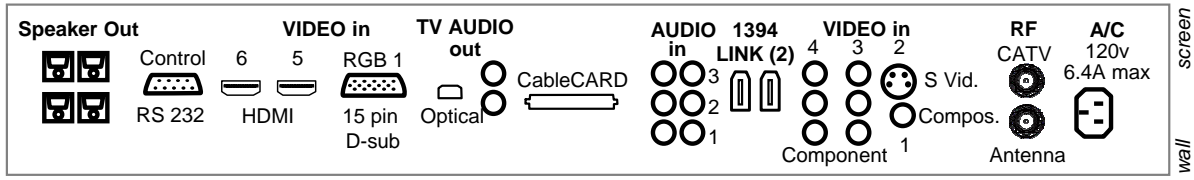

Input / Output Array

Remote Control
6 3/4 x 2 x 1

Use this for general information when deciding the location and placement of this product. The dimensions are approximate. When creating a custom-built environment for the product, measure the specific unit first, then finish carpentry. When recessing the unit in a wall cavity, allow 4" ventilation space above top exhaust vents, as well as to the left and right of side exhaust vents, air intake vents on bottom. Allow 2" space immediately behind unit. See separate "Installation Conditions" manual. Not responsible for typographical or graphic errors. These descriptions, measurements and drawings are subject to change without notice. © 2007 Fujitsu General America Inc.